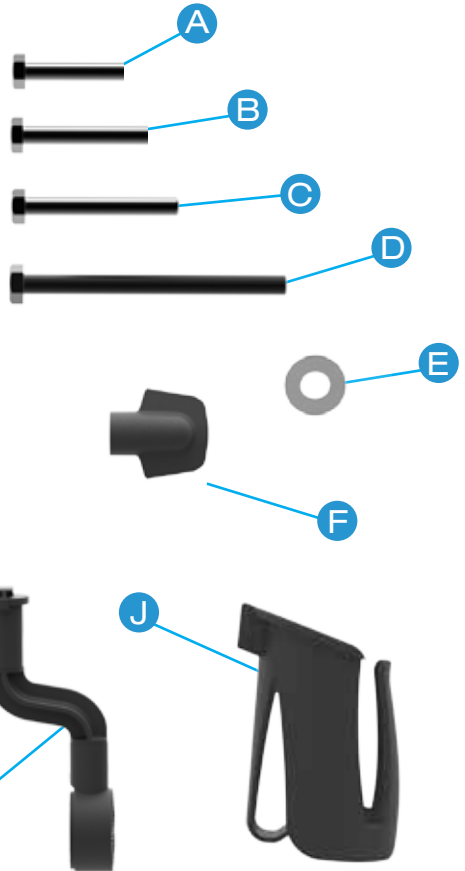

# SCORECARD HOLDER FITTING INSTRUCTIONS

YOUR SCORECARD HOLDER ACCESSORY KIT CONTAINS:

- A** M6 X 28MM BOLT
- B** M6 X 38MM BOLT
- C** M6 X 45MM BOLT
- D** M6 X 80MM BOLT
- E** WASHER X 2
- F** WING NUT X 2
- G** FREEWAY BRACKET
- H** EXTENSION ARM
- I** SCORECARD HOLDER BODY

# DRINKS HOLDER FITTING INSTRUCTIONS

YOUR DRINKS HOLDER ACCESSORY KIT  
CONTAINS:

- A** M6 X 28MM BOLT
- B** M6 X 38MM BOLT
- C** M6 X 45MM BOLT
- D** M6 X 80MM BOLT
- E** WASHER X 2
- F** WING NUT X 2
- G** FREEWAY BRACKET
- H** EXTENSION ARM
- I** DRINKS HOLDER ARM
- J** DRINKS HOLDER BODY