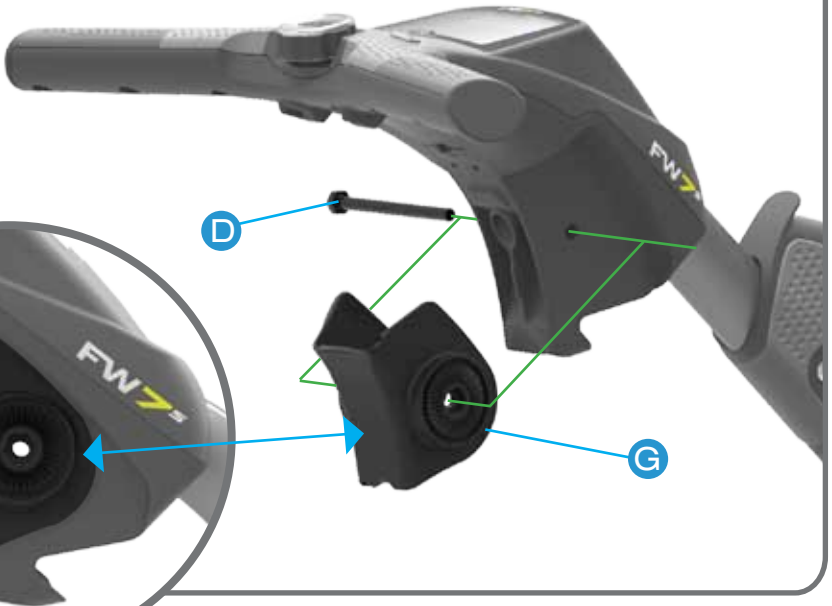

FREEWAY

COMPACT C2

FREEWAY

1