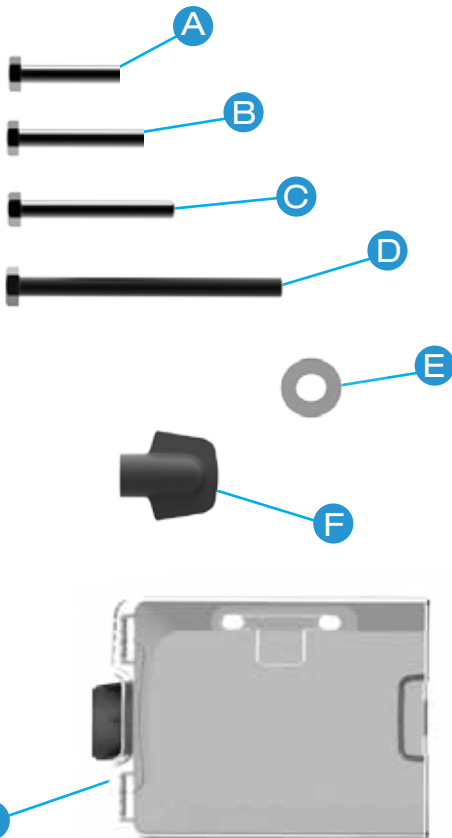

## FREEWAY

**2**

\* Secure Umbrella in Holder by tightening top fixing.

## COMPACT C2

2

\* Secure Umbrella in Holder by tightening top fixing.

# SCORECARD HOLDER FITTING INSTRUCTIONS

YOUR SCORECARD HOLDER ACCESSORY KIT CONTAINS:

- A** M6 X 28MM BOLT
- B** M6 X 38MM BOLT
- C** M6 X 45MM BOLT
- D** M6 X 80MM BOLT
- E** WASHER X 2
- F** WING NUT X 2
- G** FREEWAY BRACKET
- H** EXTENSION ARM
- I** SCORECARD HOLDER BODY