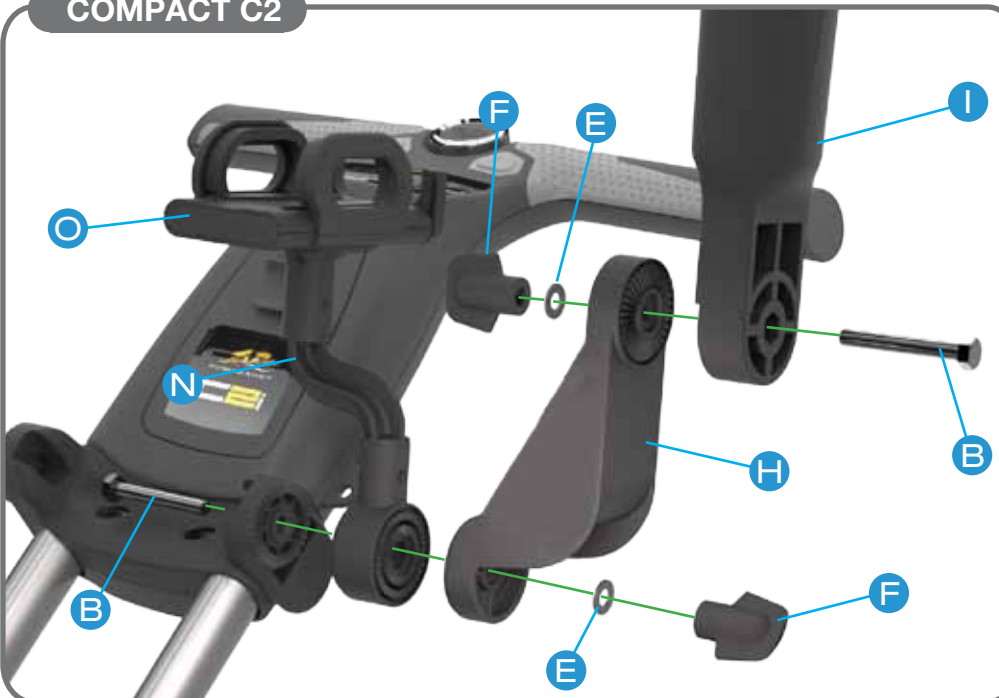

COMPACT C2

FIT UMBRELLA HOLDER
AND GPS HOLDER TO
THE LEFT HAND SIDE

COMPACT C2