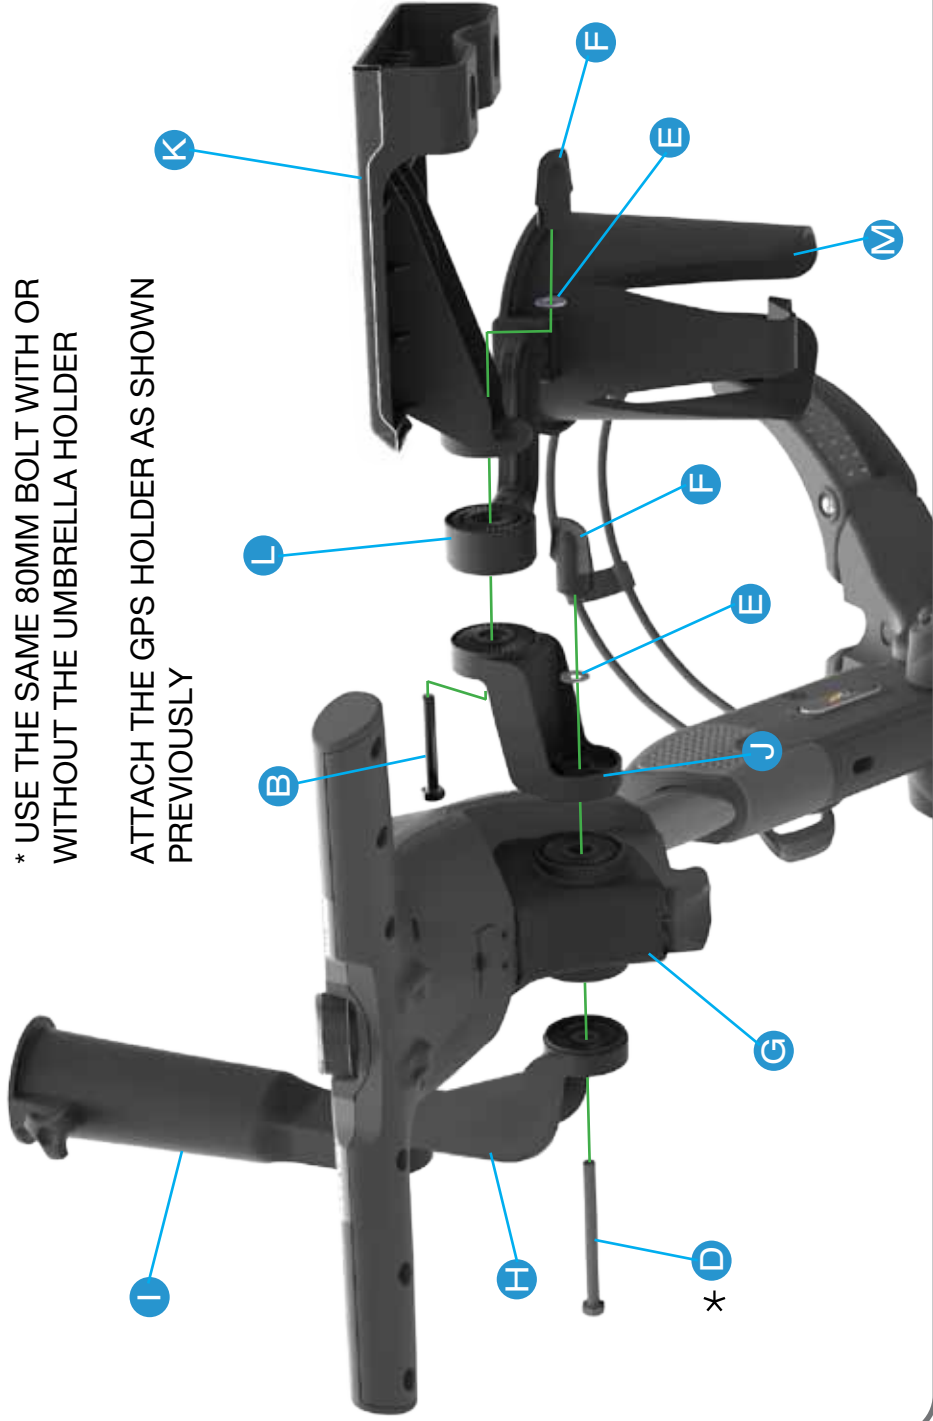

**F** WING NUT

**G** FREEWAY BRACKET

**H** UMBRELLA HOLDER EXTENSION ARM

**I** UMBRELLA HOLDER BODY

**J** EXTENSION ARM

**K** SCORECARD HOLDER BODY

**L** DRINKS HOLDER ARM

**M** DRINKS HOLDER BODY

**N** GPS ARM

**O** GPS HOLDER BODY

**FREEWAY**

\* USE THE SAME 80MM BOLT WITH OR WITHOUT THE UMBRELLA HOLDER PREVIOUSLY ATTACH THE GPS HOLDER AS SHOWN PREVIOUSLY

## COMPACT C2

FIT SCORECARD HOLDER  
AND DRINKS HOLDER TO  
RIGHT HAND SIDE