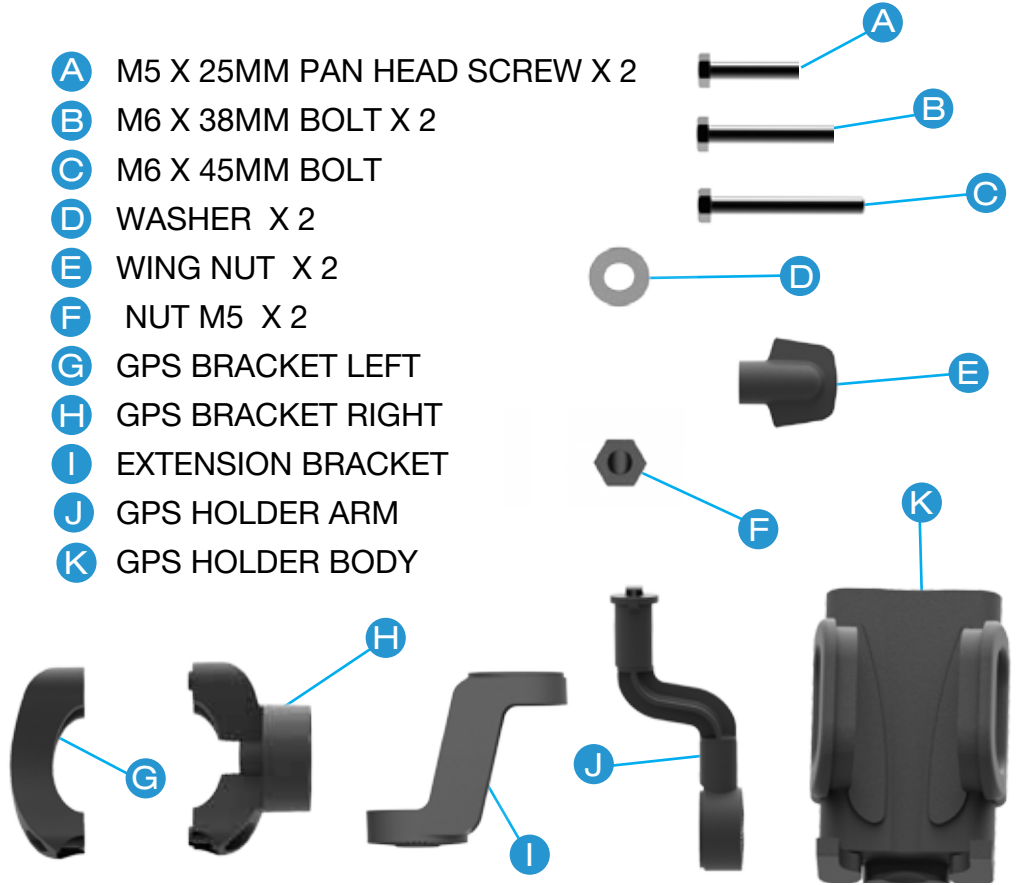

## COMPACT C2

**1**

## COMPACT C2

**2**

\* Slot Drinks Holder Body onto the arm as shown.

# GPS HOLDER FITTING INSTRUCTIONS

YOUR GPS HOLDER ACCESSORY KIT  
CONTAINS:

- A** M5 X 25MM PAN HEAD SCREW X 2
- B** M6 X 38MM BOLT X 2
- C** M6 X 45MM BOLT
- D** WASHER X 2
- E** WING NUT X 2
- F** NUT M5 X 2
- G** GPS BRACKET LEFT
- H** GPS BRACKET RIGHT
- I** EXTENSION BRACKET
- J** GPS HOLDER ARM
- K** GPS HOLDER BODY