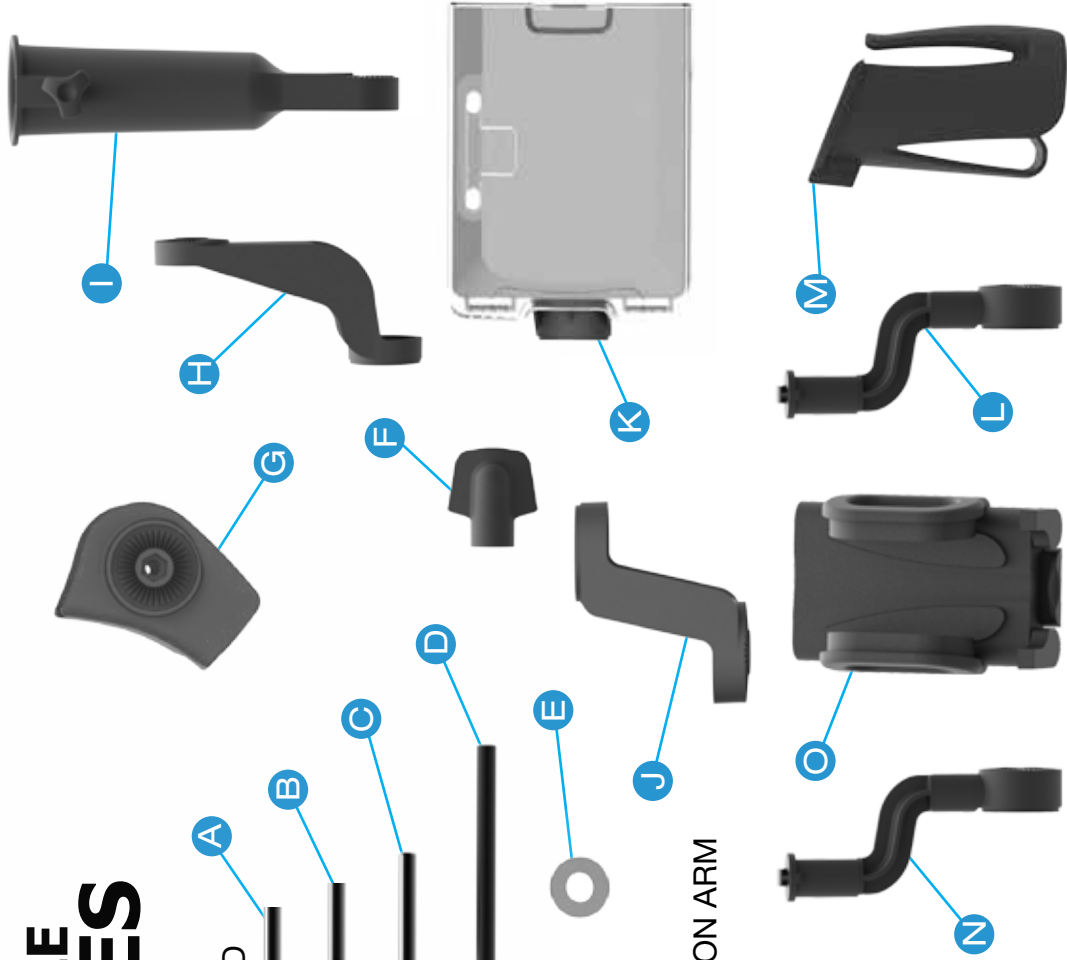

# FITTING MULTIPLE ACCESSORIES

TO FIT MULTIPLE ACCESSORIES REFER TO THE LISTED PARTS AND FOLLOWING DRAWINGS:

- A** M6 X 28MM BOLT
- B** M6 X 38MM BOLT
- C** M6 X 45MM BOLT
- D** M6 X 80MM BOLT

**E** WASHER

**F** WING NUT

**G** FREEWAY BRACKET

**H** UMBRELLA HOLDER EXTENSION ARM

**I** UMBRELLA HOLDER BODY

**J** EXTENSION ARM

**K** SCORECARD HOLDER BODY

**L** DRINKS HOLDER ARM

**M** DRINKS HOLDER BODY

**N** GPS ARM

**O** GPS HOLDER BODY

**FREEWAY**

\* USE THE SAME 80MM BOLT WITH OR WITHOUT THE UMBRELLA HOLDER PREVIOUSLY ATTACH THE GPS HOLDER AS SHOWN PREVIOUSLY

## COMPACT C2

FIT SCORECARD HOLDER  
AND DRINKS HOLDER TO  
RIGHT HAND SIDE