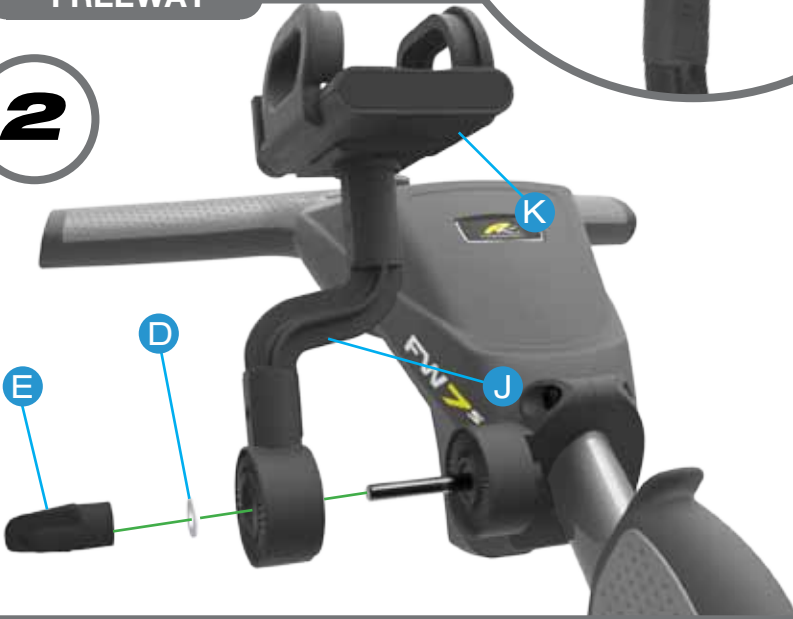

## FREEWAY

GPS Brackets must be fitted under the handle when using the Freeway Model. \* Ensure brackets are orientated as shown.

\* Slot Scorecard Holder Body onto the arm as shown.

**FREEWAY**

**2**

\* Slot GPS Holder Body onto the arm as shown.