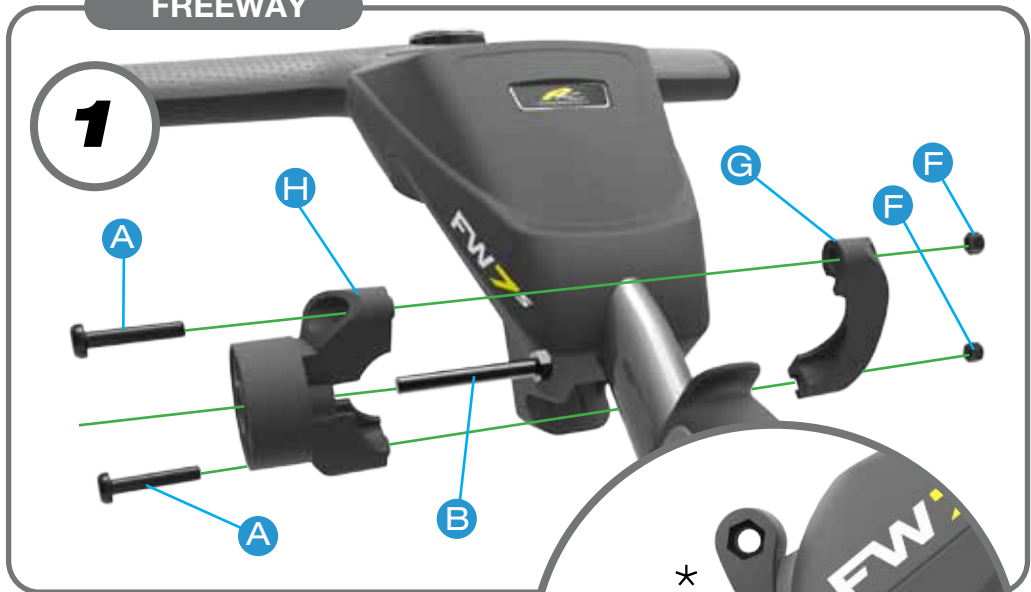

GPS Brackets must be fitted under the handle when using the Freeway Model. * Ensure brackets are orientated as shown.