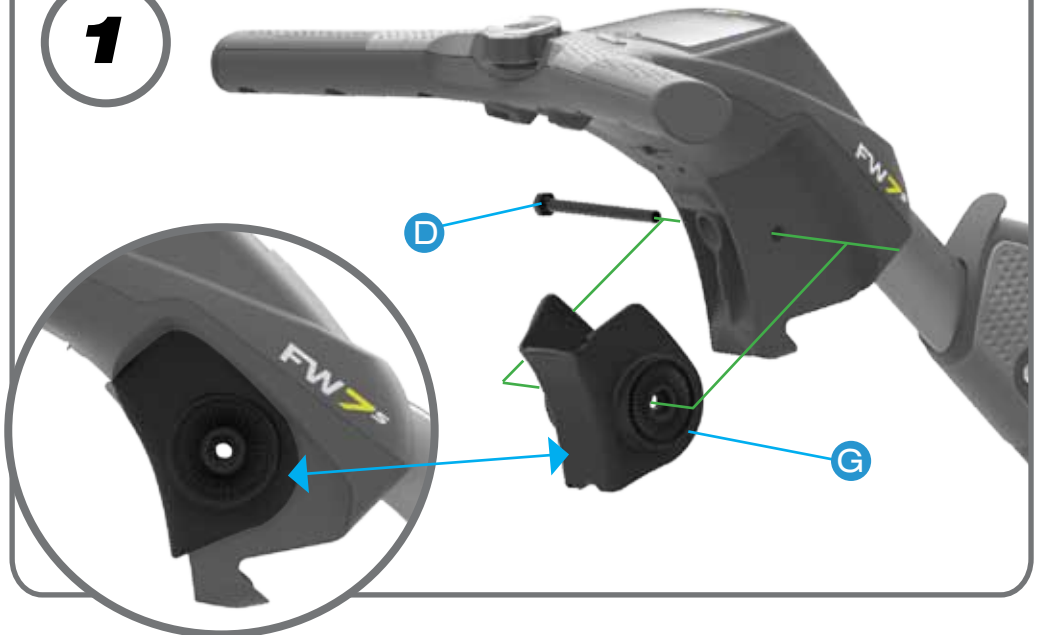

FREEWAY

FREEWAY

1