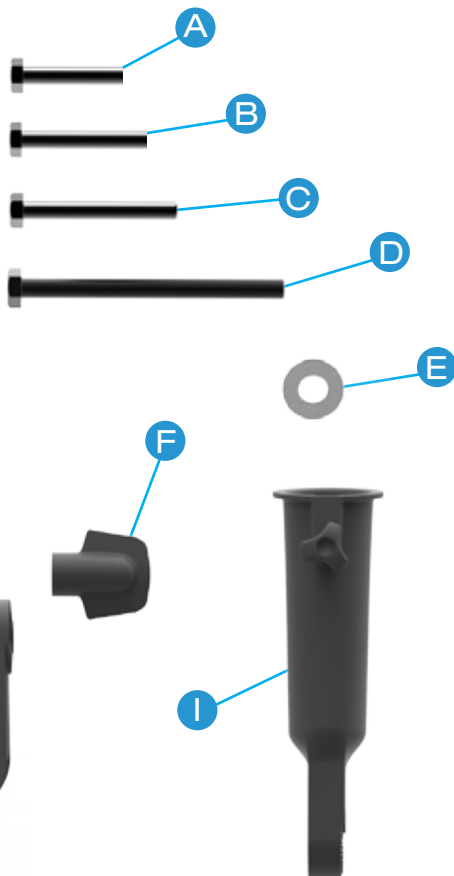

# HANDLE ACCESSORY FITTING INSTRUCTIONS

- Umbrella Holder
- Scorecard Holder
- Drinks Holder
- GPS Holder

# UMBRELLA HOLDER FITTING INSTRUCTIONS

YOUR UMBRELLA HOLDER ACCESSORY KIT CONTAINS:

- A** M6 X 28MM BOLT
- B** M6 X 38MM BOLT
- C** M6 X 45MM BOLT
- D** M6 X 80MM BOLT
- E** WASHER X 2
- F** WING NUT X 2
- G** FREEWAY BRACKET
- H** UMBRELLA EXTENSION ARM
- I** UMBRELLA HOLDER BODY

## IMPORTANT

COMPACT C2 ACCESSORY BRACKET NOT INCLUDED

Your new Powakaddy Handle Accessory does not include the COMPACT C2 fixing bracket which is supplied in the box with the trolley. Find Fitting Instructions on the Back Page.

# GPS HOLDER FITTING INSTRUCTIONS

YOUR GPS HOLDER ACCESSORY KIT  
CONTAINS:

- A** M5 X 25MM PAN HEAD SCREW X 2
- B** M6 X 38MM BOLT X 2
- C** M6 X 45MM BOLT
- D** WASHER X 2
- E** WING NUT X 2
- F** NUT M5 X 2
- G** GPS BRACKET LEFT
- H** GPS BRACKET RIGHT
- I** EXTENSION BRACKET
- J** GPS HOLDER ARM
- K** GPS HOLDER BODY