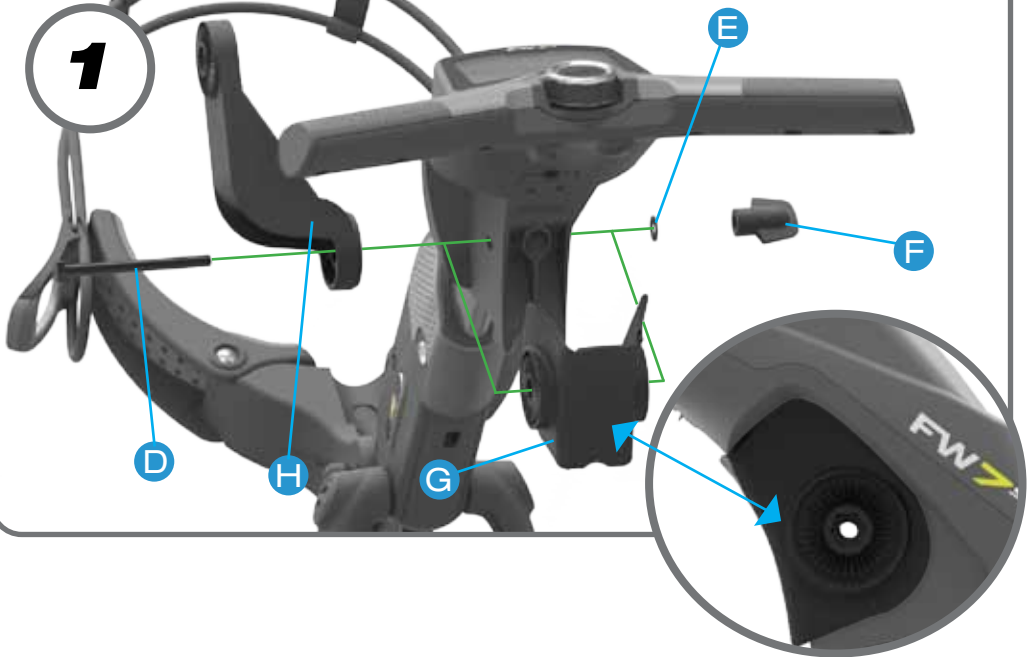

# UMBRELLA HOLDER FITTING INSTRUCTIONS

YOUR UMBRELLA HOLDER ACCESSORY KIT CONTAINS:

- A** M6 X 28MM BOLT
- B** M6 X 38MM BOLT
- C** M6 X 45MM BOLT
- D** M6 X 80MM BOLT
- E** WASHER X 2
- F** WING NUT X 2
- G** FREEWAY BRACKET
- H** UMBRELLA EXTENSION ARM
- I** UMBRELLA HOLDER BODY

## IMPORTANT

COMPACT C2 ACCESSORY BRACKET NOT INCLUDED

Your new Powakaddy Handle Accessory does not include the COMPACT C2 fixing bracket which is supplied in the box with the trolley. Find Fitting Instructions on the Back Page.

## FREEWAY

**2**

\* Secure Umbrella in Holder by tightening top fixing.

## FREEWAY

\* Slot Drinks Holder Body onto the arm as shown.