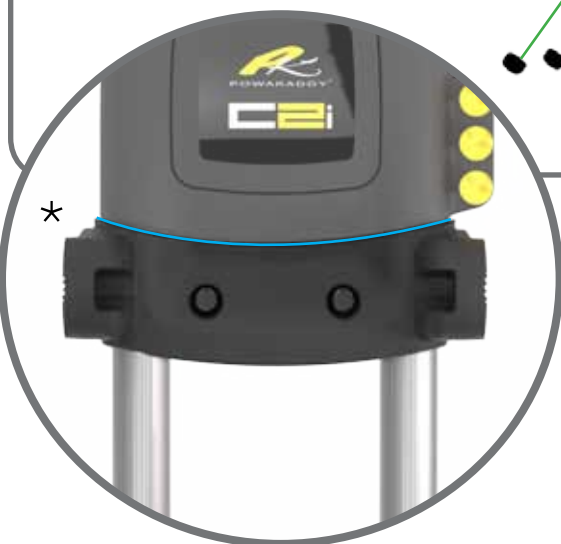

COMPACT C2

ATTACH COMPACT C2
BRACKET AS SHOWN

* ORIENTATE BRACKET
AS SHOWN TO FOLLOW
CURVATURE OF HANDLE.