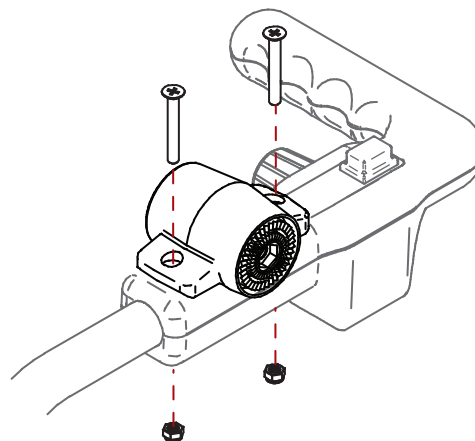

ACCESSORIES FITTING INSTRUCTIONS

1 Fit Bracket

Bracket A

- FW3 / FW5 / FW7 (Excl. GPS - See Bracket C)
- SPORT
- FREEWAY II
- FREEWAY DIGITAL (2012 Onwards)
- FREEWAY (2013)
- FREEWAY DIGITAL +

Bracket B

- FREEWAY (PRE 2013)
- FREEWAY DIGITAL (PRE 2009)
- CLASSIC LEGEND
- ROBOKADDY