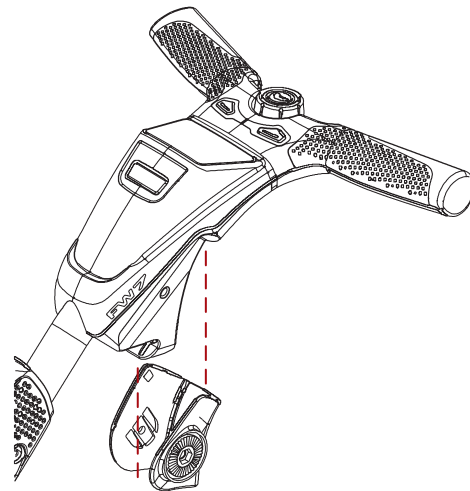

ACCESSORIES FITTING INSTRUCTIONS

1 Fit Bracket

Bracket A

- FW3 / FW5 / FW7 (Excl. GPS - See Bracket C)
- SPORT
- FREEWAY II
- FREEWAY DIGITAL (2012 Onwards)
- FREEWAY (2013)
- FREEWAY DIGITAL +

Bracket B

- FREEWAY (PRE 2013)
- FREEWAY DIGITAL (PRE 2009)
- CLASSIC LEGEND
- ROBOKADDY