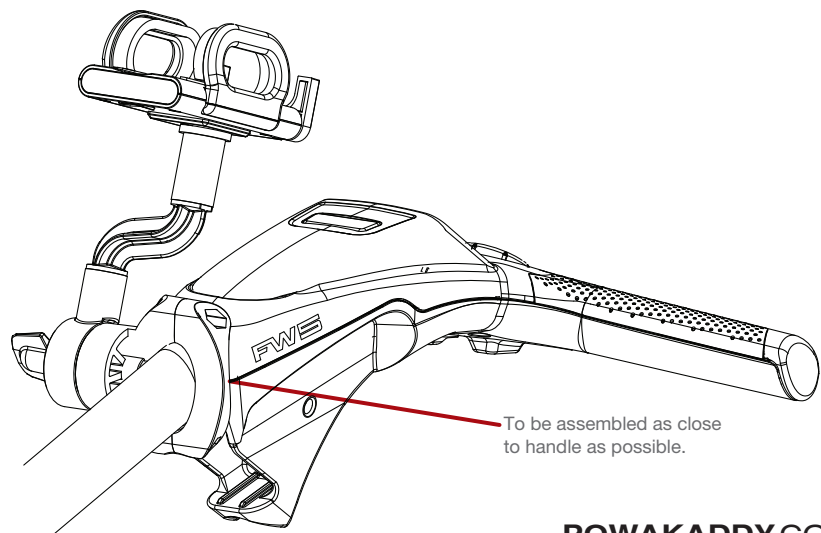

Bracket C

- FW3 / FW5 / FW7 (For GPS Only)
- SPORT
- FREEWAY II
- FREEWAY DIGITAL (2012 Onwards)
- FREEWAY (2013)
- FREEWAY DIGITAL +