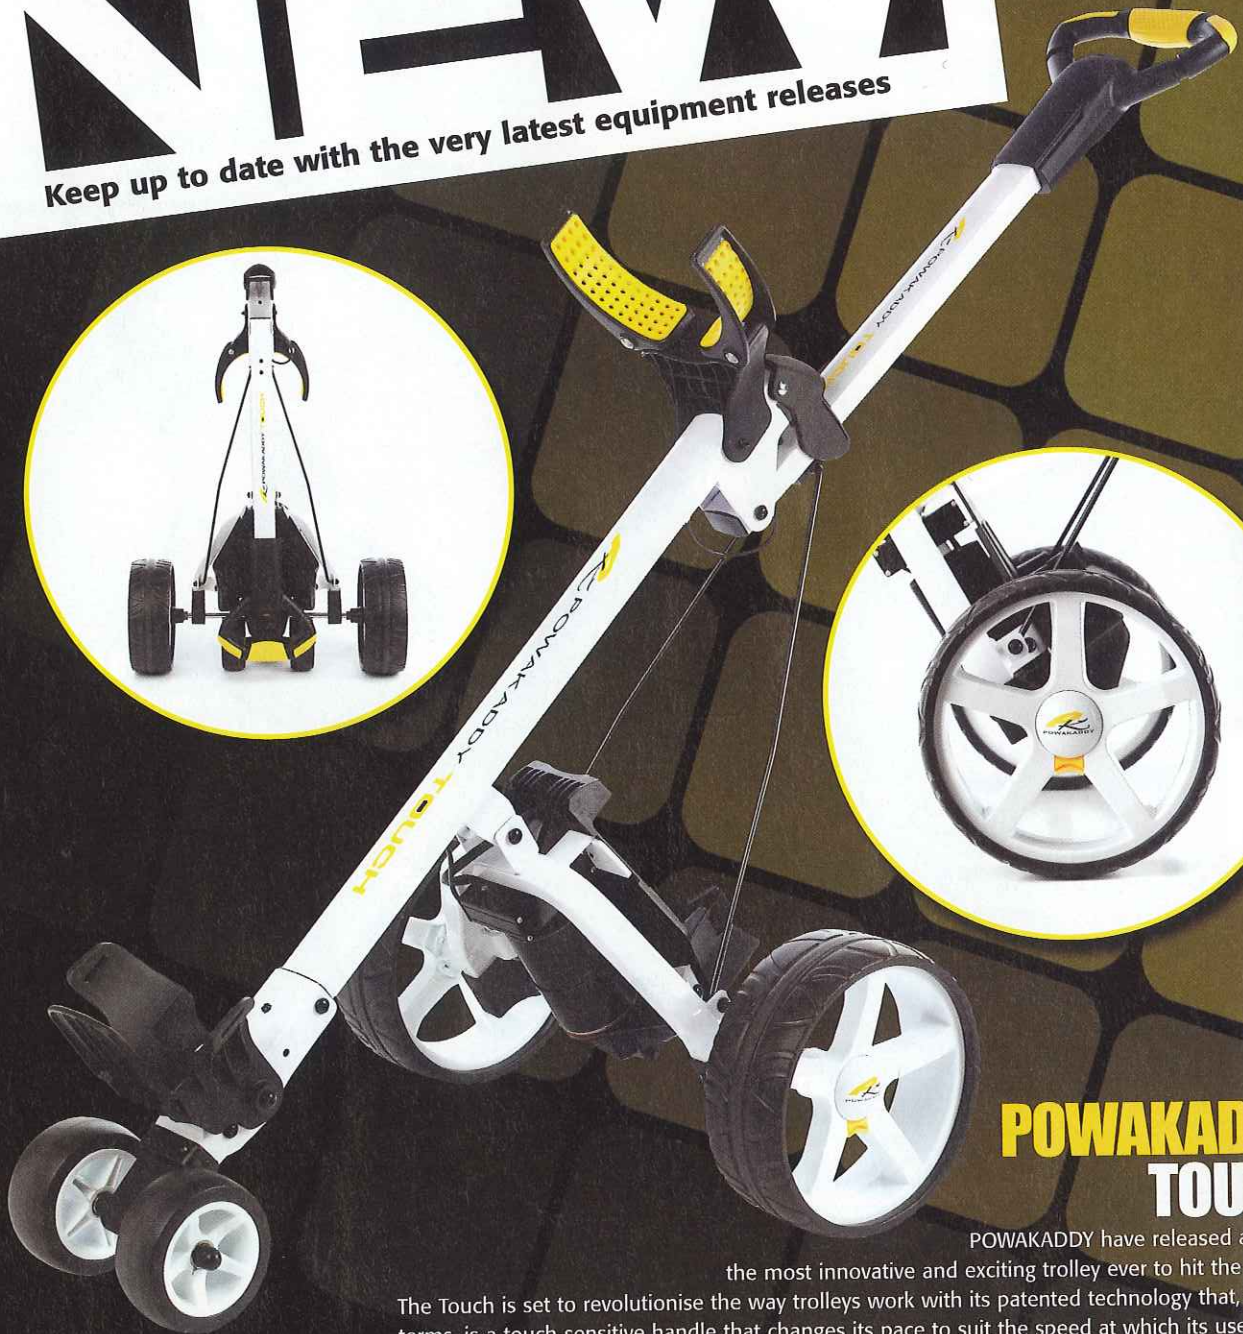

BRAND NEW

Keep up to date with the very latest equipment releases

POWAKADDY TOUCH

POWAKADDY have released arguably the most innovative and exciting trolley ever to hit the market. The Touch is set to revolutionise the way trolleys work with its patented technology that, in basic terms, is a touch-sensitive handle that changes its pace to suit the speed at which its user walks. Most conventional trolleys use buttons or dials to control the speed at which they move, but the Touch is operated from its handle. The more pressure you put on the handle, the quicker the trolley moves. This means that the Touch speeds up and slows down according to how fast you are walking and therefore requires much less effort and time to operate. What is more, it means you are in total control of the trolley and do not feel like you are being dragged around the course by it. But the Touch is not all about this technology and features everything a normal trolley needs for top performance. A quiet yet powerful 200W motor ensures it can navigate even tough terrain, a versatile bag grip keeps your clubs perfectly still, and a simple fold mechanism means it can be easily stowed away in your boot.